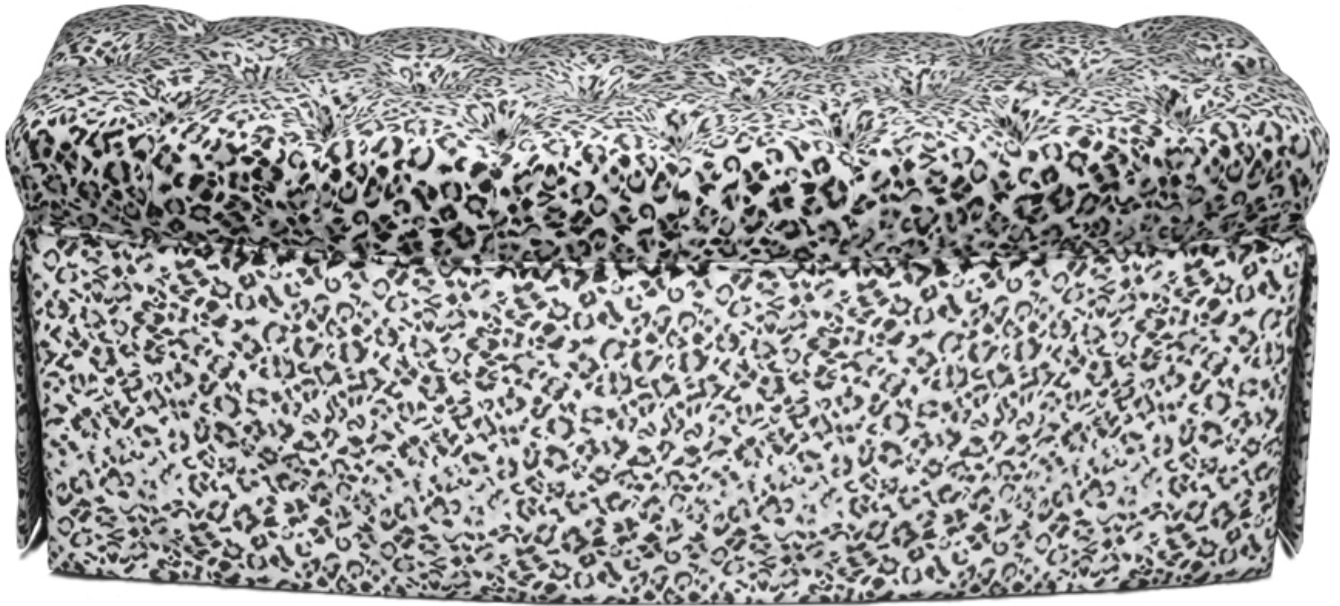

STEWART FURNITURE DESIGN, INC.

stewartfurniture.com / Phone: (276) 744-0185 / Fax: (276) 744-0189 / stewartfurn@ls.net

#592 TUFTED CURVED BENCH

DIMENSIONS AS SHOWN

Width:54"

Depth:18" (including curve)

Height:21"

Available any size

Shown with kick pleat skirt