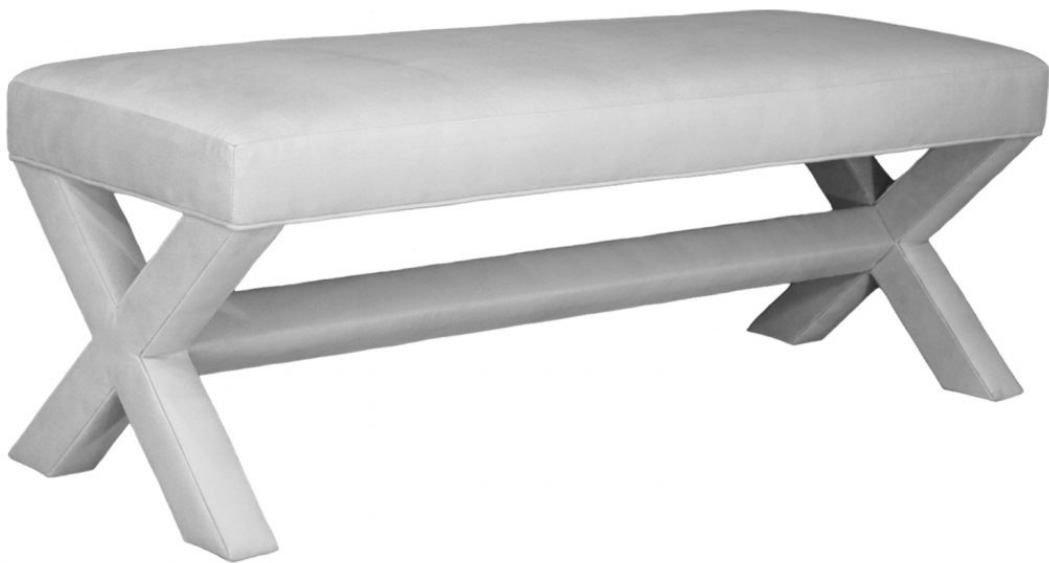

STEWART FURNITURE DESIGN, INC.

stewartfurniture.com / Phone: (276) 744-0185 / Fax: (276) 744-0189 / stewartfurniture@stewartfurniture.com

#544 X BENCH

DIMENSIONS AS SHOWN

Width:50"
Depth:18"
Height:18"

Available any size
Shown fully upholstered