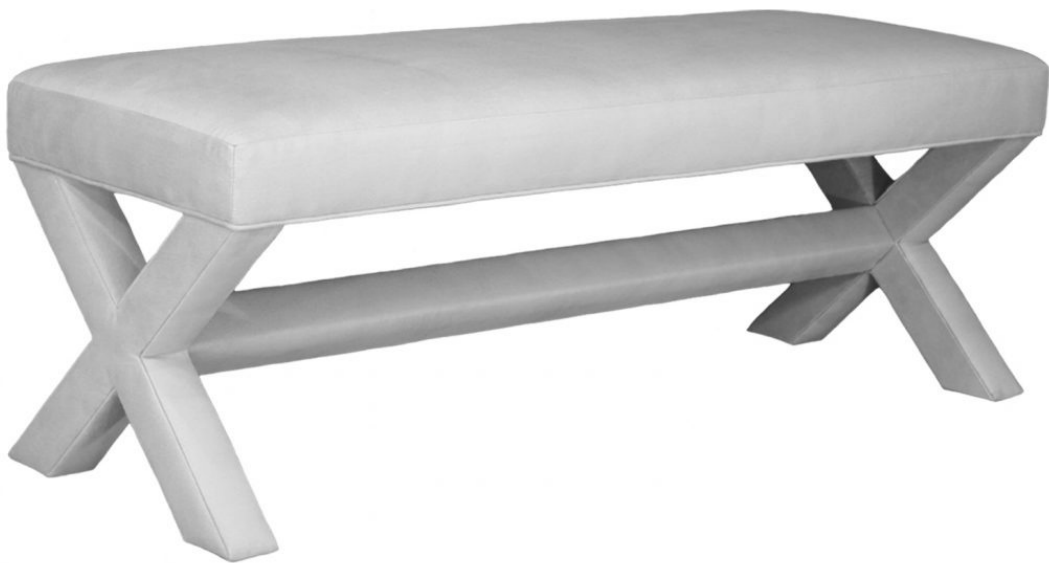

STEWART FURNITURE DESIGN, INC.

stewartfurniture.com / Phone: (276) 744-0185 / Fax: (276) 744-0189 / stewartfurn@ls.net

#544 X BENCH

DIMENSIONS AS SHOWN

Width:50"
Depth:18"
Height:18"

Available any size
Shown fully upholstered