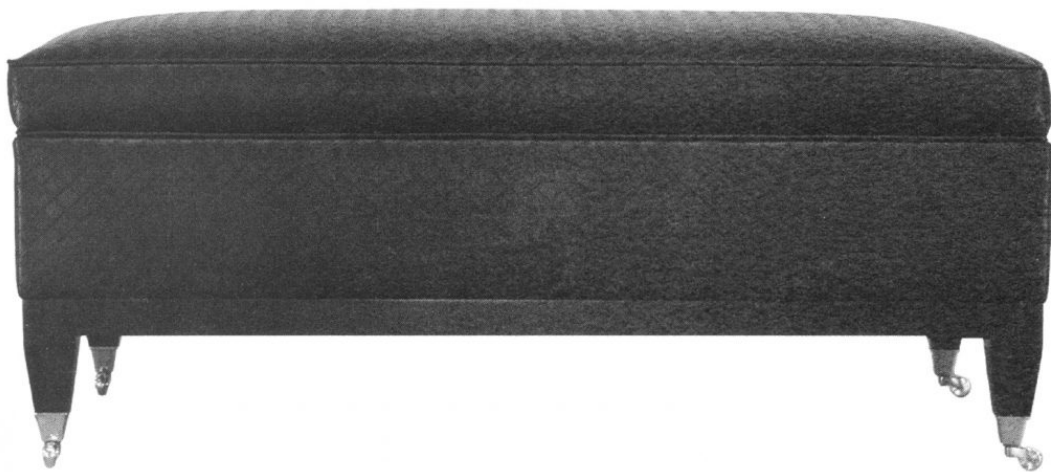

STEWART FURNITURE DESIGN, INC.

stewartfurniture.com / Phone: (276) 744-0185 / Fax: (276) 744-0189 / stewartfurniture@stewartfurniture.com

#542 CLIFDEN BENCH

DIMENSIONS AS SHOWN

Width:48"

Depth:26"

Seat Height:19"

Available any size

Available with interior storage (maple)

Cup castors shown additional

Castors available polished brass or
steel or antique bronze

Shown with maple base