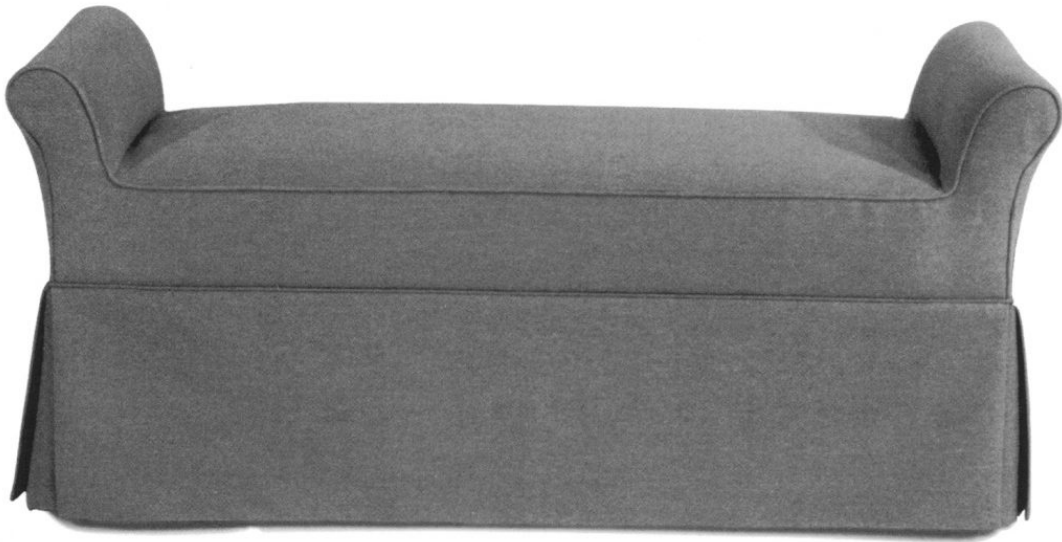

STEWART FURNITURE DESIGN, INC.

stewartfurniture.com / Phone: (276) 744-0185 / Fax: (276) 744-0189 / stewartfurniture@stewartfurniture.com

#527 WEAVER BENCH

DIMENSIONS AS SHOWN

Width:54"
Depth:19.5"
Height:24"
Seat height: 18.5"

Available any size
Shown with kick pleat skirt