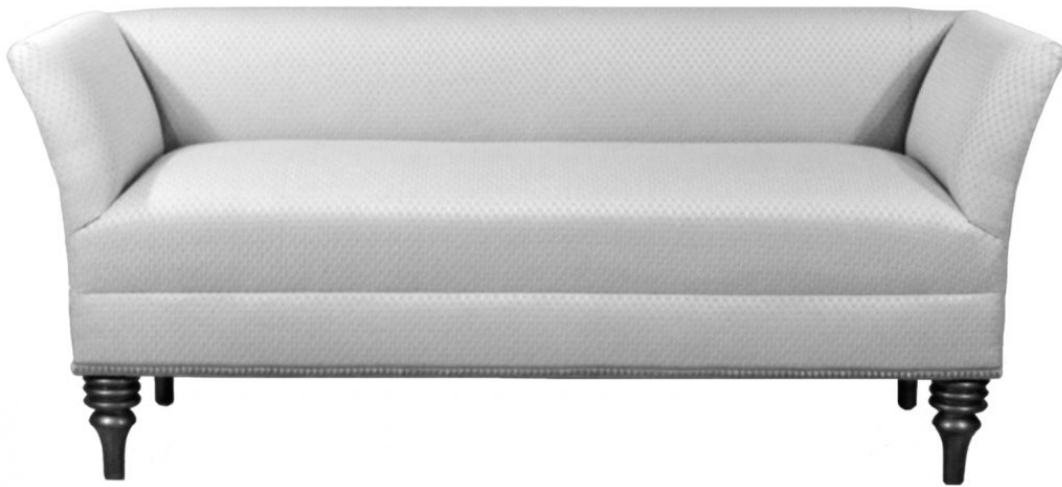

STEWART FURNITURE DESIGN, INC.

stewartfurniture.com / Phone: (276) 744-0185 / Fax: (276) 744-0189 / stewartfurn@ls.net

#521 REGENT BENCH

DIMENSIONS AS SHOWN

Width:60"
Depth:21"
Height:26"
Seat height:18.5"
Available any size

Shown with tape trim (additional)
Shown with maple legs
Available with skirt