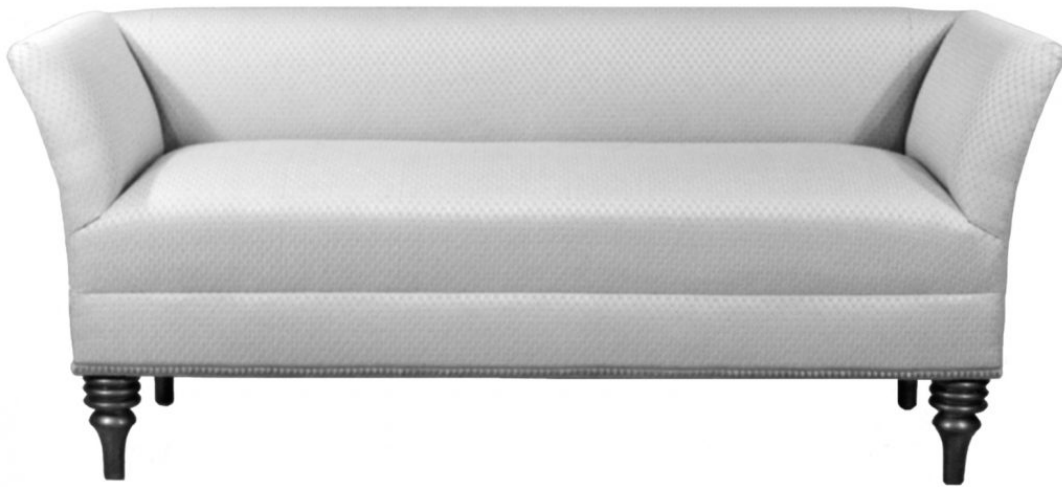

## #521 REGENT BENCH

*DIMENSIONS AS SHOWN*

Width:60"  
Depth:21"  
Height:26"  
Seat height:18.5"  
Available any size

Shown with tape trim (additional)  
Shown with maple legs  
Available with skirt