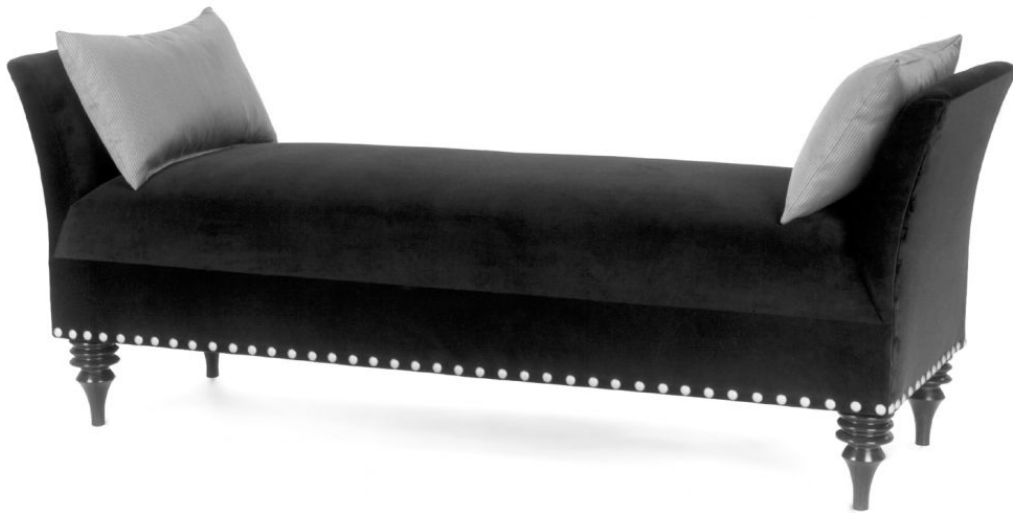

STEWART FURNITURE DESIGN, INC.

stewartfurniture.com / Phone: (276) 744-0185 / Fax: (276) 744-0189 / stewartfurniture@stewartfurniture.com

#515 LAFAYETTE BENCH

DIMENSIONS AS SHOWN

Width:66"
Depth:21"
Height:26"
Seat height: 19"
Available any size

Shown with nailhead trim (additional)
Side pillows (shown) are additional
Shown with maple legs
Available with skirt