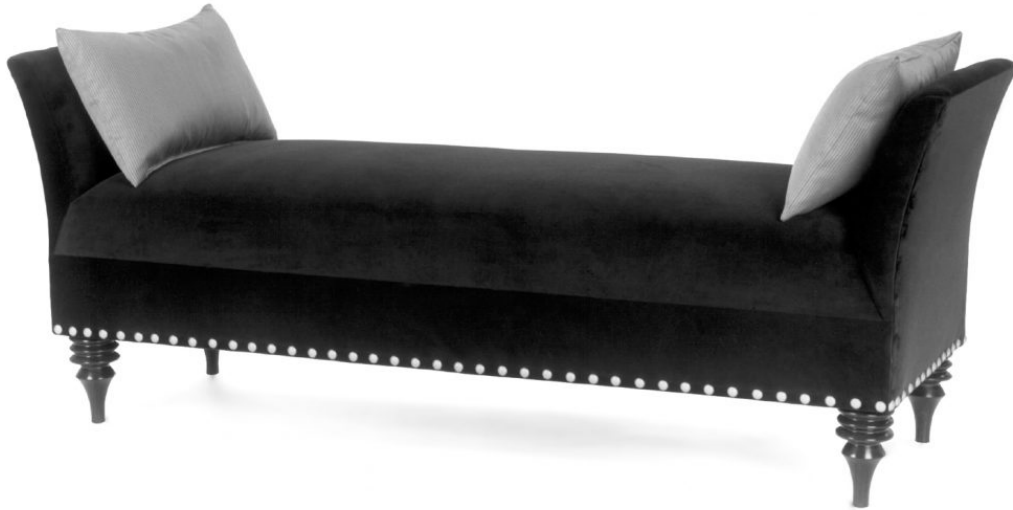

STEWART FURNITURE DESIGN, INC.

stewartfurniture.com / Phone: (276) 744-0185 / Fax: (276) 744-0189 / stewartfurn@ls.net

#515 LAFAYETTE BENCH

DIMENSIONS AS SHOWN

Width:66"
Depth:21"
Height:26"
Seat height: 19"
Available any size

Shown with nailhead trim (additional)
Side pillows (shown) are additional
Shown with maple legs
Available with skirt