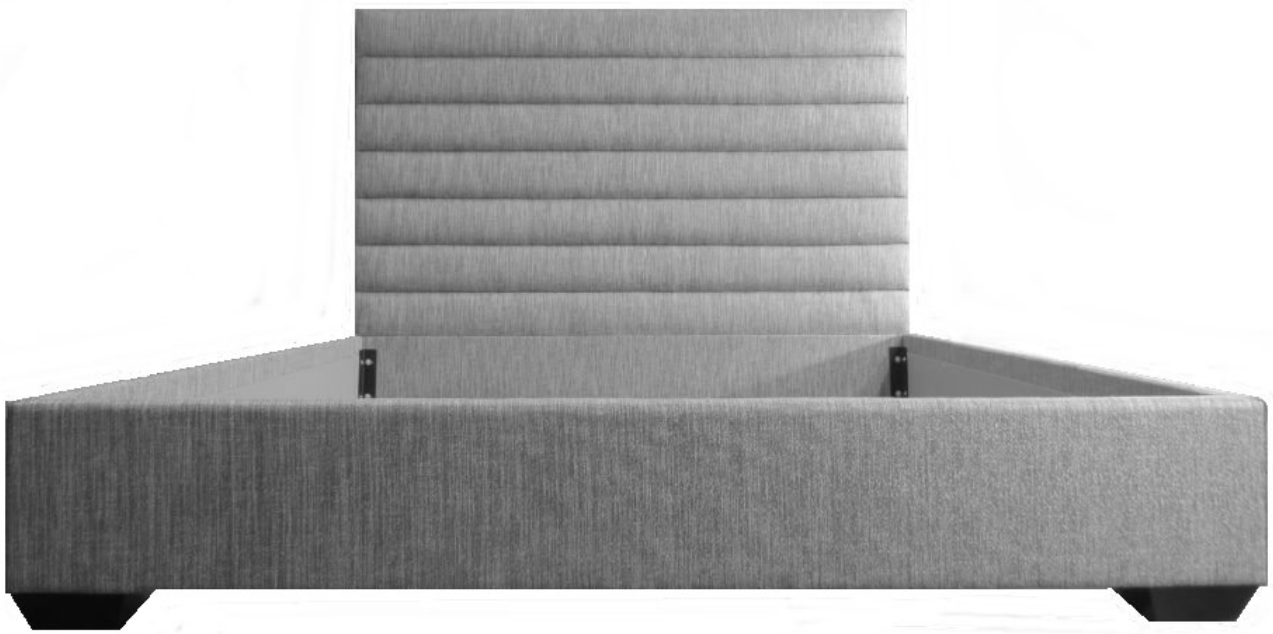

STEWART FURNITURE DESIGN, INC.

stewartfurniture.com / Phone: (276) 744-0185 / Fax: (276) 744-0189 / stewartfurn@ls.net

#440 WILSON BED

DIMENSIONS AS SHOWN

Eastern King
Headboard height 62.75"
As shown to accommodate boxspring
& mattress
Can be made to accommodate
mattress only

Available as California king or Queen
Headboard available any size
Shown with maple legs