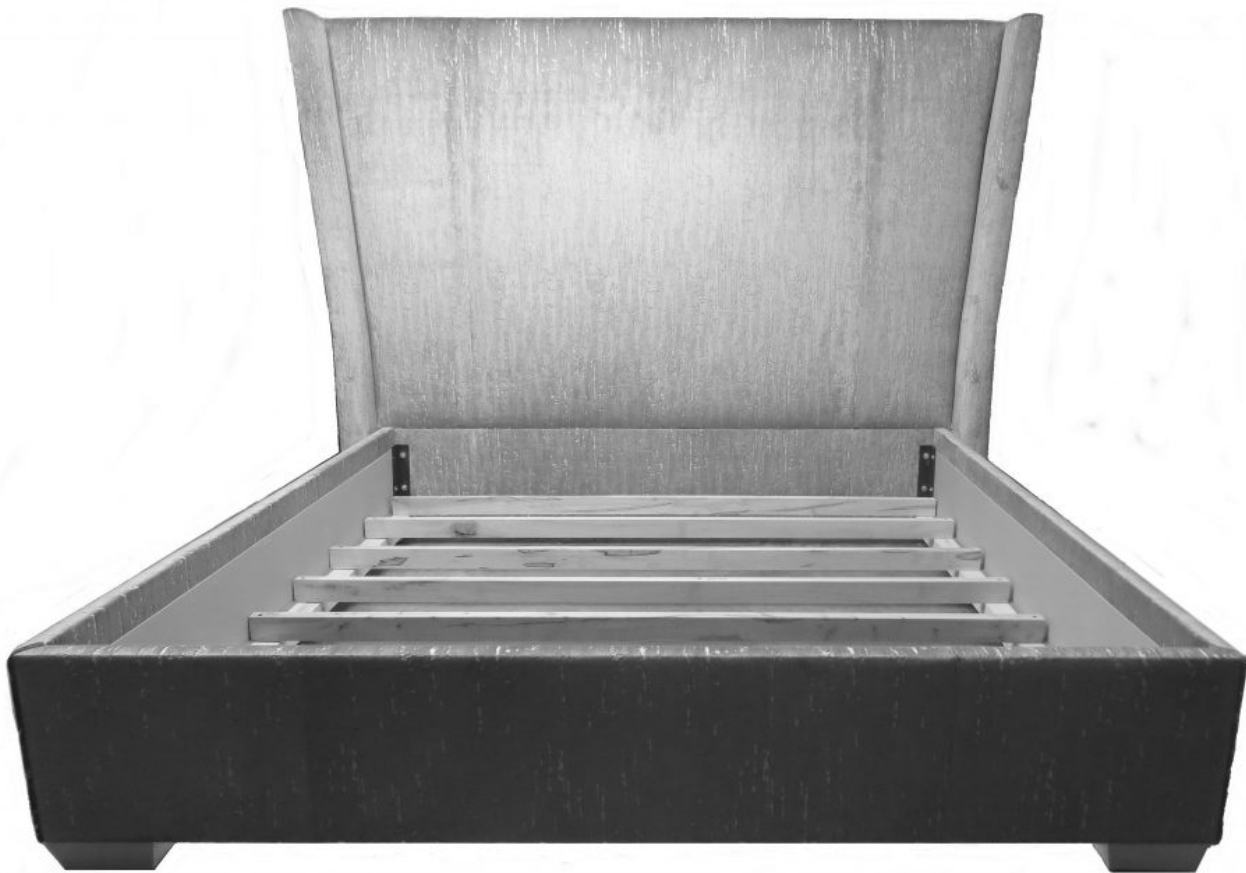

STEWART FURNITURE DESIGN, INC.

stewartfurniture.com / Phone: (276) 744-0185 / Fax: (276) 744-0189 / stewartfurn@ls.net

#439 NEW VERSION JADE

DIMENSIONS AS SHOWN

Eastern King
Headboard Width 98"
Platform Width 81"
Headboard Height 72"
As shown to accommodate boxspring
& mattress
Can be made to accommodate
mattress only

Available as California King or Queen
Available as headboard only
Headboard available any size
Shown with maple legs