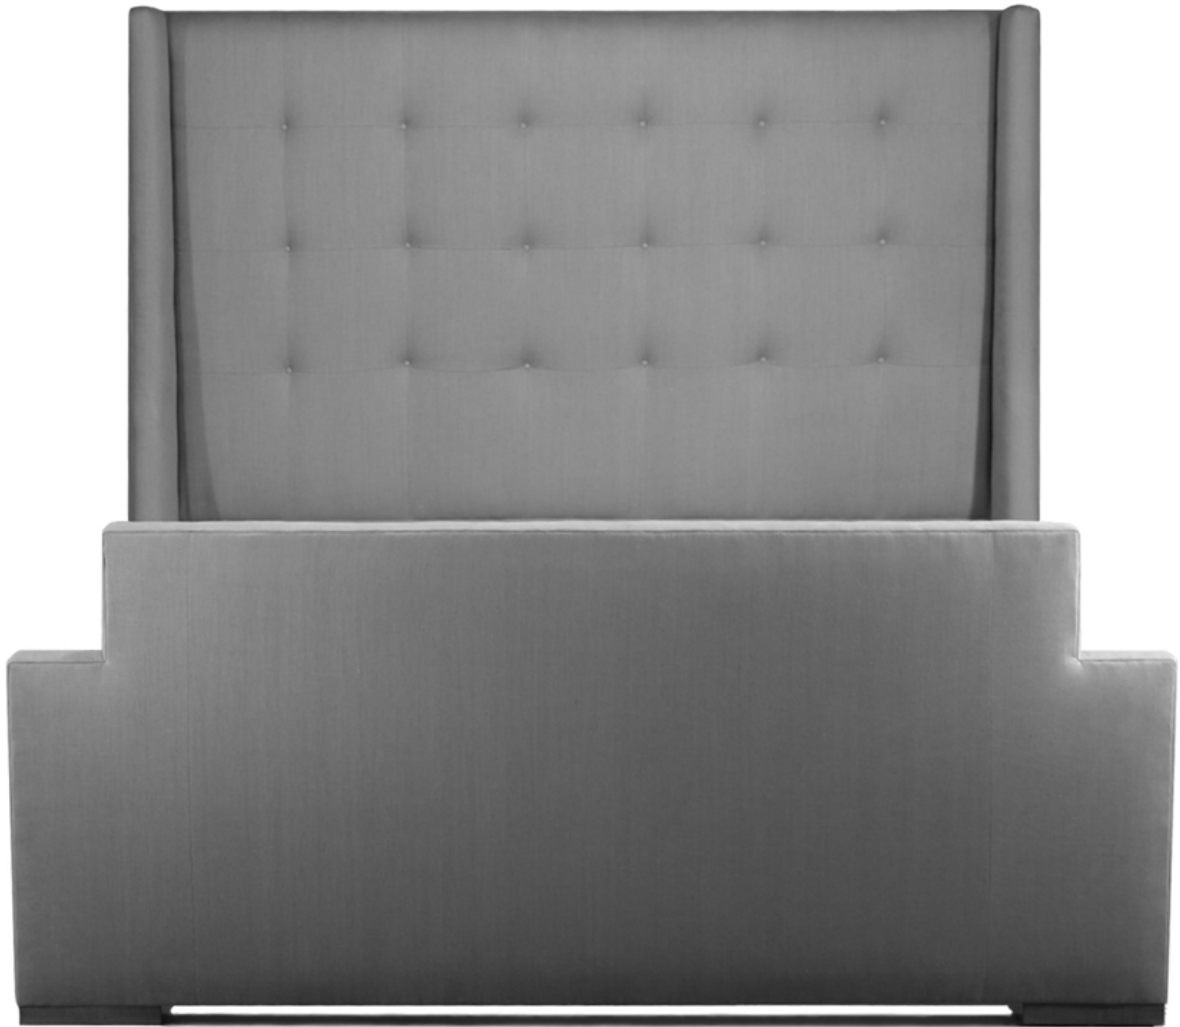

## #437 MARTINE BED

*DIMENSIONS AS SHOWN*

standard eastern king  
Headboard 86" wide X 74" height  
(available any height)  
Foot board 80.5" wide X 35" height  
(available any height)

Overall Length 93" (plus or minus up  
to 1")  
Available as California king or  
standard queen