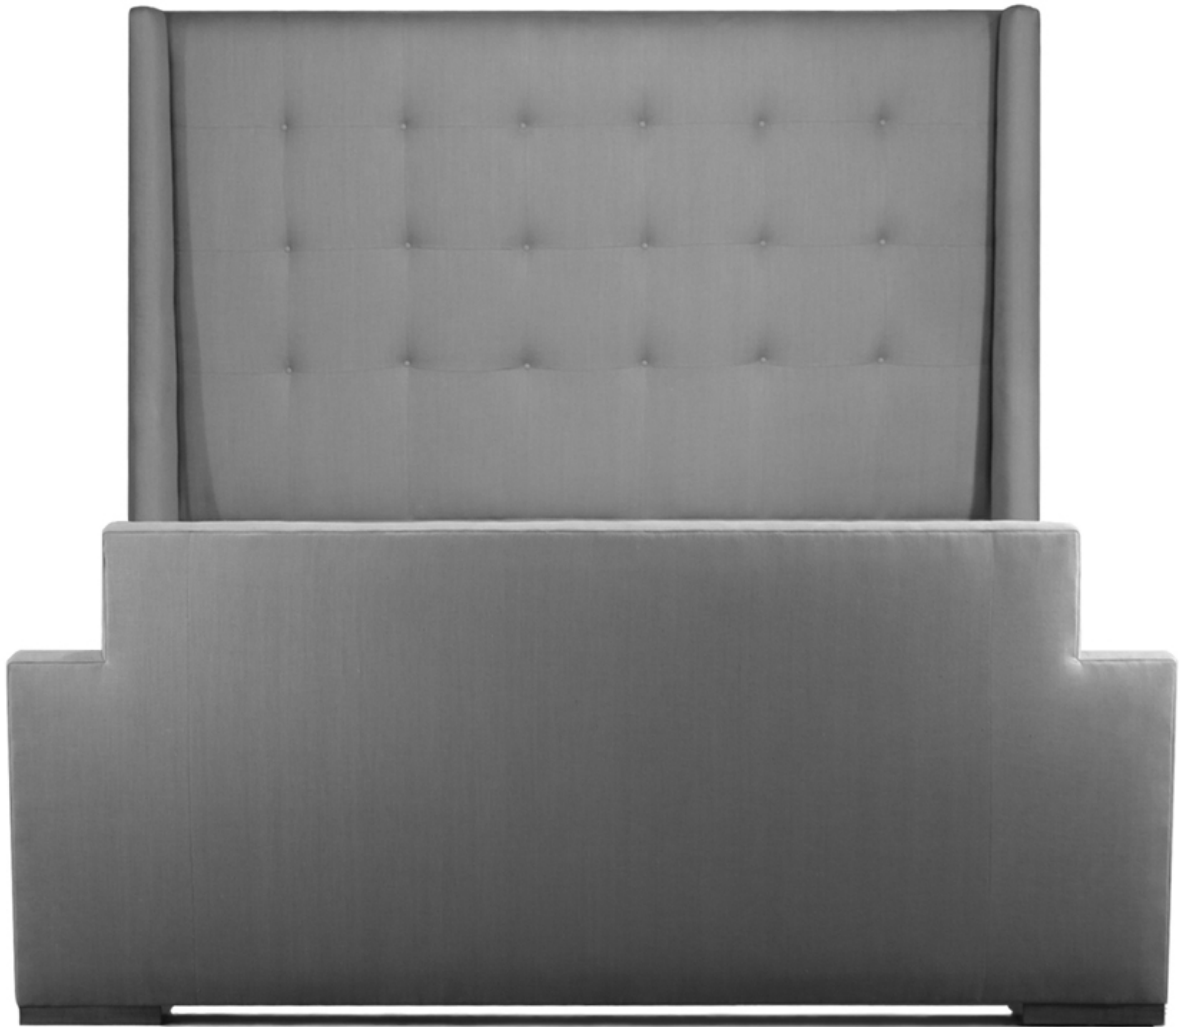

STEWART FURNITURE DESIGN, INC.

stewartfurniture.com / Phone: (276) 744-0185 / Fax: (276) 744-0189 / stewartfurniture@stewartfurniture.com

#437 MARTINE BED

DIMENSIONS AS SHOWN

standard eastern king
Headboard 86" wide X 74" height
(available any height)
Foot board 80.5" wide X 35" height
(available any height)

Overall Length 93" (plus or minus up
to 1")
Available as California king or
standard queen