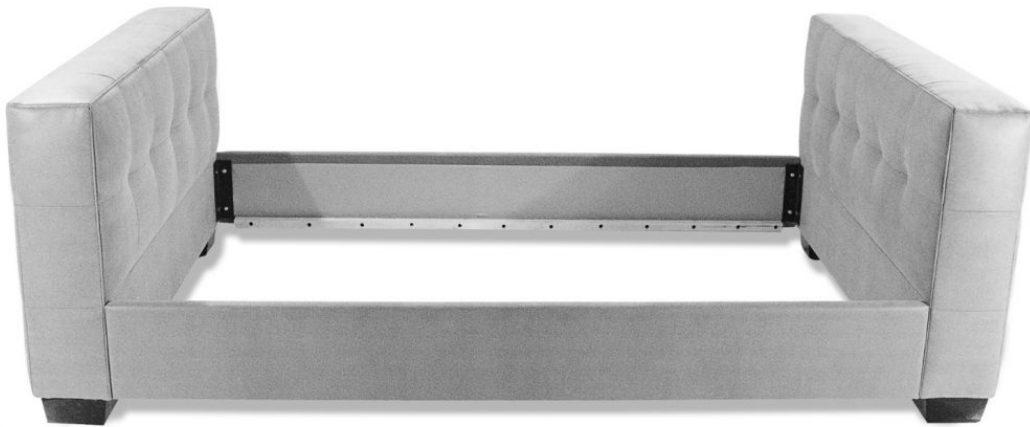

STEWART FURNITURE DESIGN, INC.

stewartfurniture.com / Phone: (276) 744-0185 / Fax: (276) 744-0189 / stewartfurniture@stewartfurniture.com

#432 TRAPPER DAY BED

DIMENSIONS AS SHOWN

Double Size
Width: 94"
Depth: 58"
Height: 32"

Available any size
As shown with maple legs