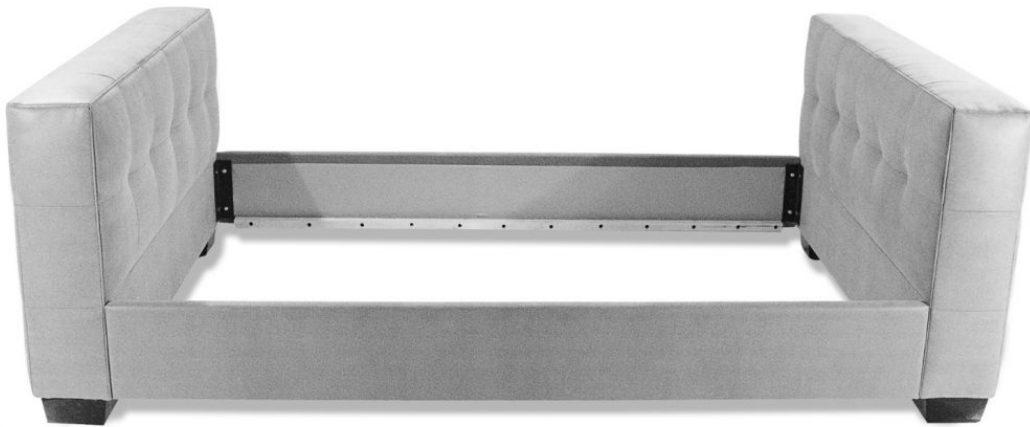

STEWART FURNITURE DESIGN, INC.

stewartfurniture.com / Phone: (276) 744-0185 / Fax: (276) 744-0189 / stewartfurn@ls.net

#432 TRAPPER DAY BED

DIMENSIONS AS SHOWN

Double Size
Width: 94"
Depth: 58"
Height: 32"

Available any size
As shown with maple legs