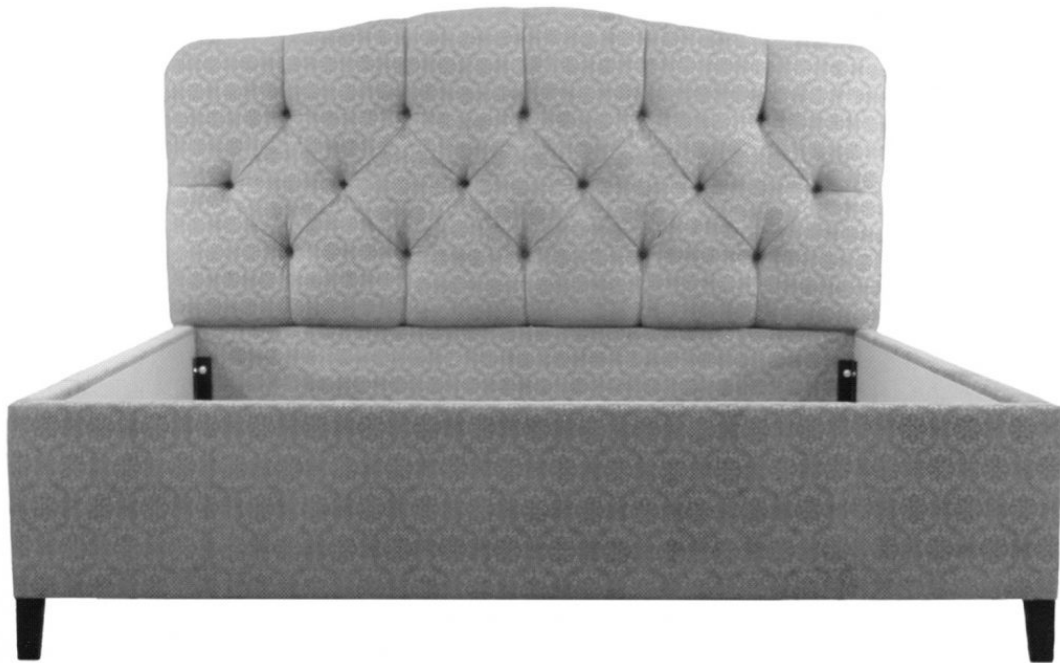

STEWART FURNITURE DESIGN, INC.

stewartfurniture.com / Phone: (276) 744-0185 / Fax: (276) 744-0189 / stewartfurn@ls.net

#425 ROMANO TUFTED BED

DIMENSIONS AS SHOWN

Eastern King

Width: 82"

Depth: 90"

Height: 58"

Available as

Standard Queen: 66" W x 90" L

California King: 78" W x 94" L

Available as headboard only

Headboard available any size

Platform shown for client's box spring

Full platform available to hold
mattress only

Shown with maple legs