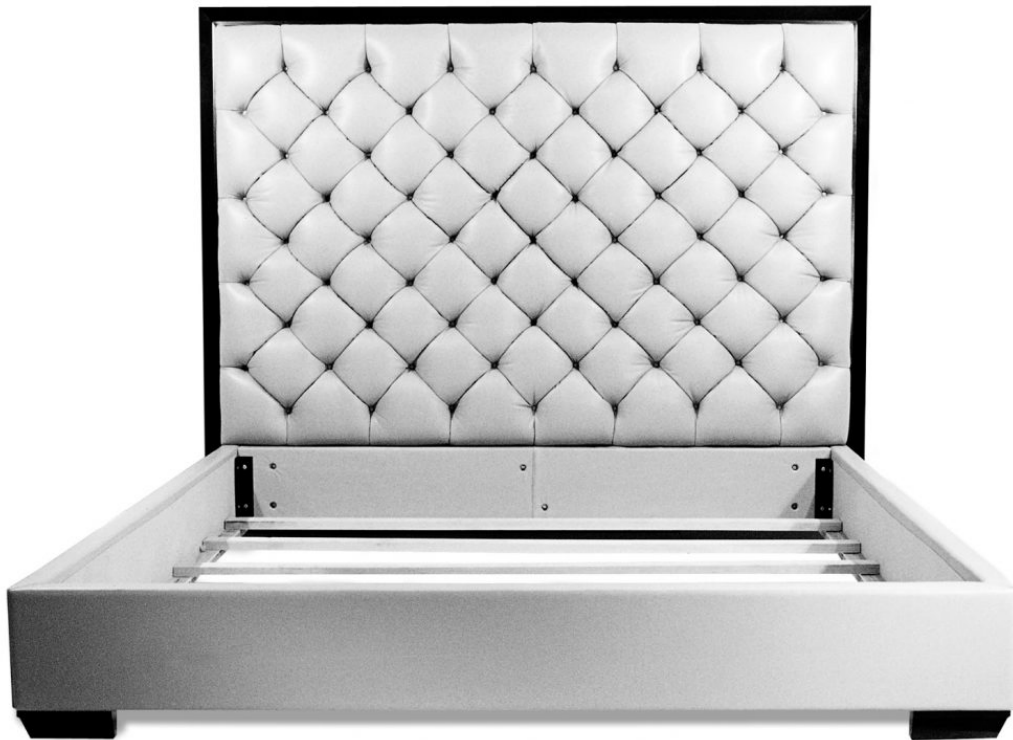

STEWART FURNITURE DESIGN, INC.

stewartfurniture.com / Phone: (276) 744-0185 / Fax: (276) 744-0189 / stewartfurniture@stewartfurniture.com

#421 PACIFIC BED

DIMENSIONS AS SHOWN

Eastern King

Width: 88"

Depth: 90"

Height: 70.5"

Available as

California King: 84" W x 94" L

Queen: 72" W x 90" L

Available as headboard

Headboard available any size

Platform shown for client's boxspring

Full platform available to hold
mattress only

As shown with maple headboard
frame & legs