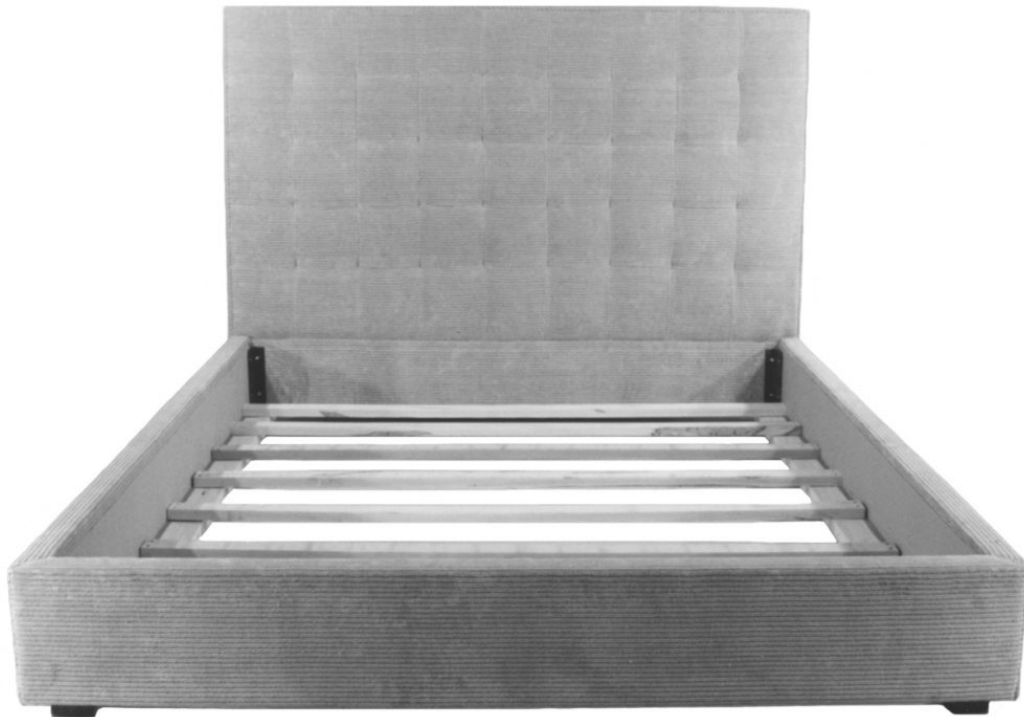

## #415 LARSON BED

*DIMENSIONS AS SHOWN*

California King

Width: 77.5"

Depth: 93.5"

Height: 57.5"

Available as

Eastern King: 81.5" W x 89.5" L

Queen: 66.5" W x 89.5" L

Available as headboard only

Headboard available any size

Platform shown for client's boxspring

Full platform available to hold  
mattress only

Shown with recessed maple legs