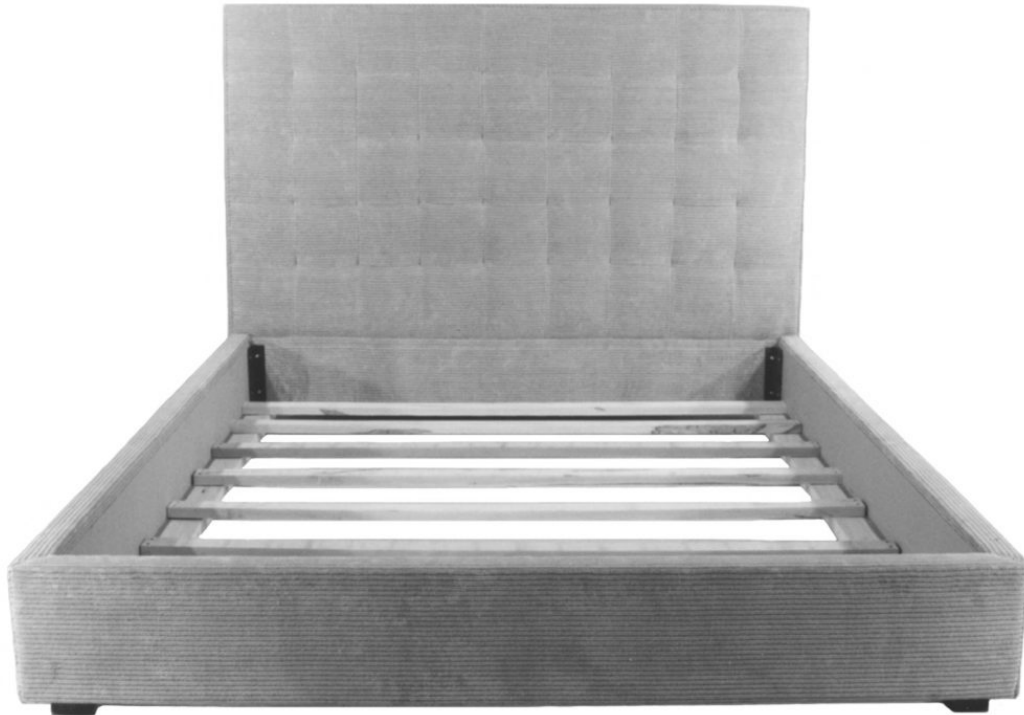

STEWART FURNITURE DESIGN, INC.

stewartfurniture.com / Phone: (276) 744-0185 / Fax: (276) 744-0189 / stewartfurn@ls.net

#415 LARSON BED

DIMENSIONS AS SHOWN

California King

Width: 77.5"

Depth: 93.5"

Height: 57.5"

Available as

Eastern King: 81.5" W x 89.5" L

Queen: 66.5" W x 89.5" L

Available as headboard only

Headboard available any size

Platform shown for client's boxspring

Full platform available to hold
mattress only

Shown with recessed maple legs