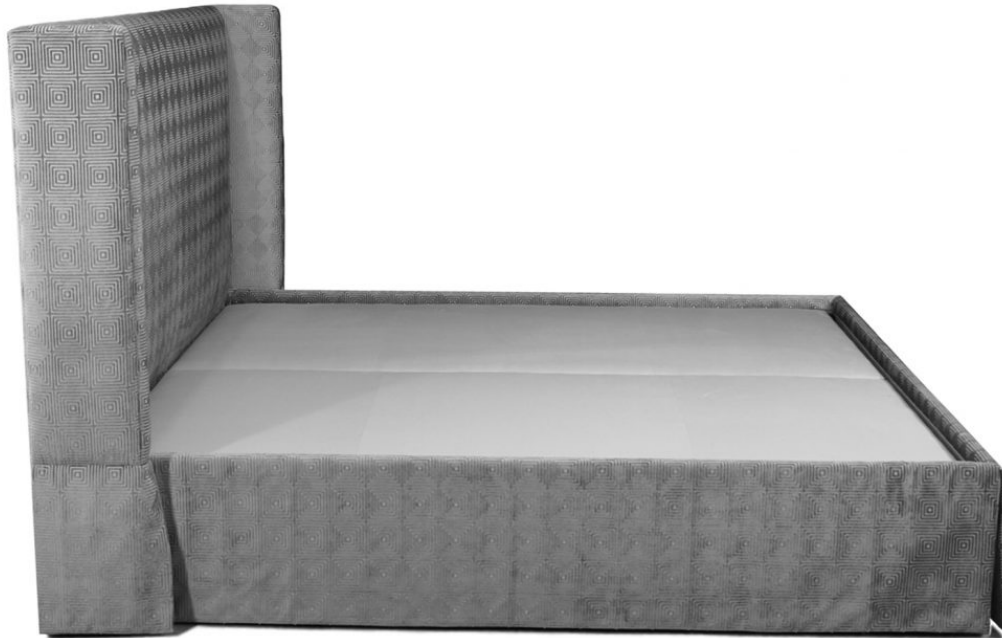

STEWART FURNITURE DESIGN, INC.

stewartfurniture.com / Phone: (276) 744-0185 / Fax: (276) 744-0189 / stewartfurniture@stewartfurniture.com

#411 JERRI SKIRTED PLATFORM BED

DIMENSIONS AS SHOWN

Eastern King Headboard: 86" width x
51" height

Skirted Platform: 15" height 80" width
84" length

Available as California King or queen
size

shown with full platform for mattress
only

Platform available for clients
boxspring