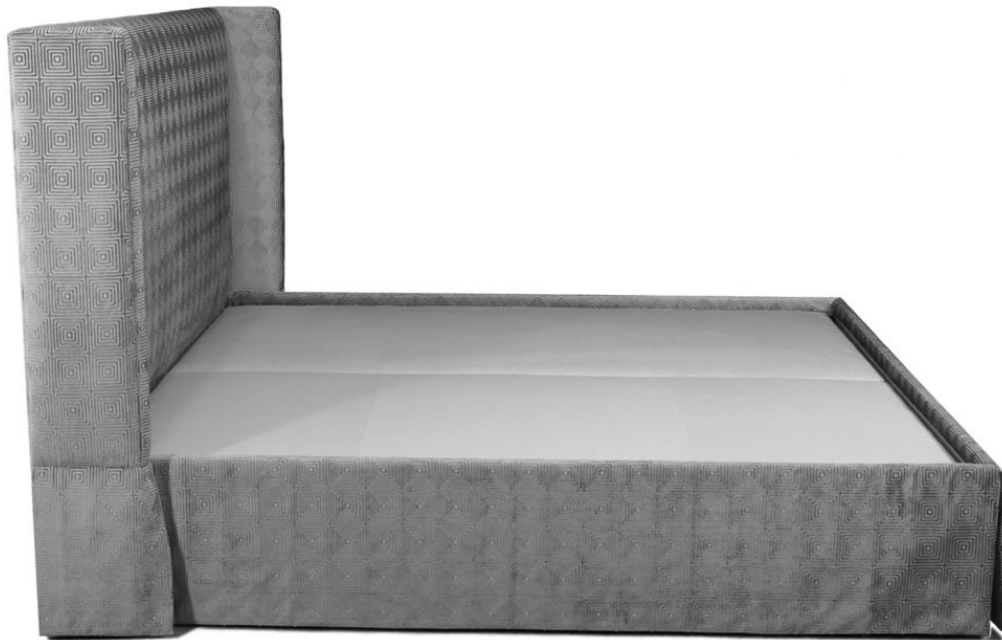

## #411 JERRI SKIRTED PLATFORM BED

*DIMENSIONS AS SHOWN*

Eastern King Headboard: 86" width x  
51" height

Skirted Platform: 15" height 80" width  
84" length

Available as California King or queen  
size

shown with full platform for mattress  
only

Platform available for clients  
boxspring