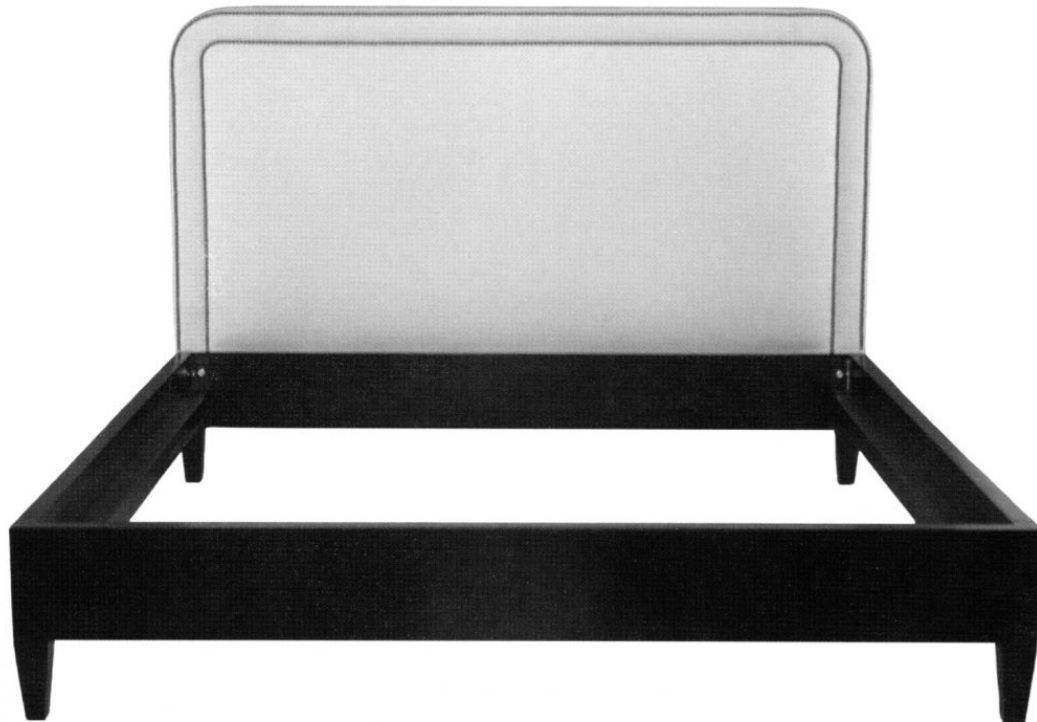

STEWART FURNITURE DESIGN, INC.

stewartfurniture.com / Phone: (276) 744-0185 / Fax: (276) 744-0189 / stewartfurn@ls.net

#410 LANTERN BED

DIMENSIONS AS SHOWN

Eastern King

Width: 81"

Depth: 87"

Height: 54"

Available as

Standard Queen: 65" W x 87" L

California King: 77" W x 91" L

Available as headboard only

Headboard available any size

Double row of nailhead trim shown
around headboard is additional

Shown with maple platform

Includes required slats to support
clients boxspring (not shown)

Platform available to hold mattress
only