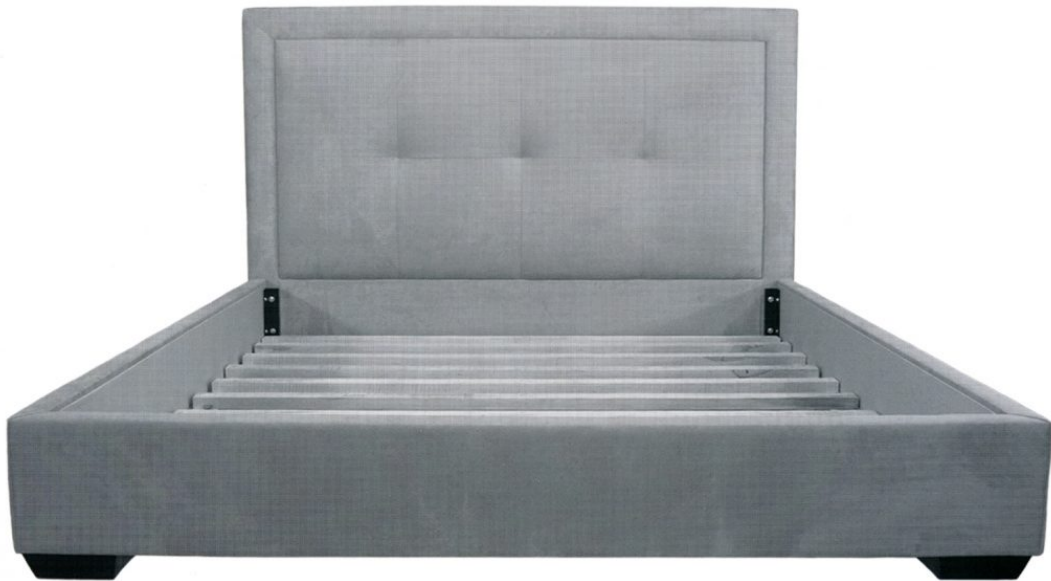

## #407 MOROSO BED

*DIMENSIONS AS SHOWN*

Eastern King

Width: 82.75"

Depth: 87.5"

Height: 54"

Available as

Queen: 66.75" W x 87.5" L

California King: 78.75" W x 91.5" L

Available as headboard only

Headboard available any size

Shown with maple legs

Platform shown for client's boxspring

Full platform available to hold  
mattress only