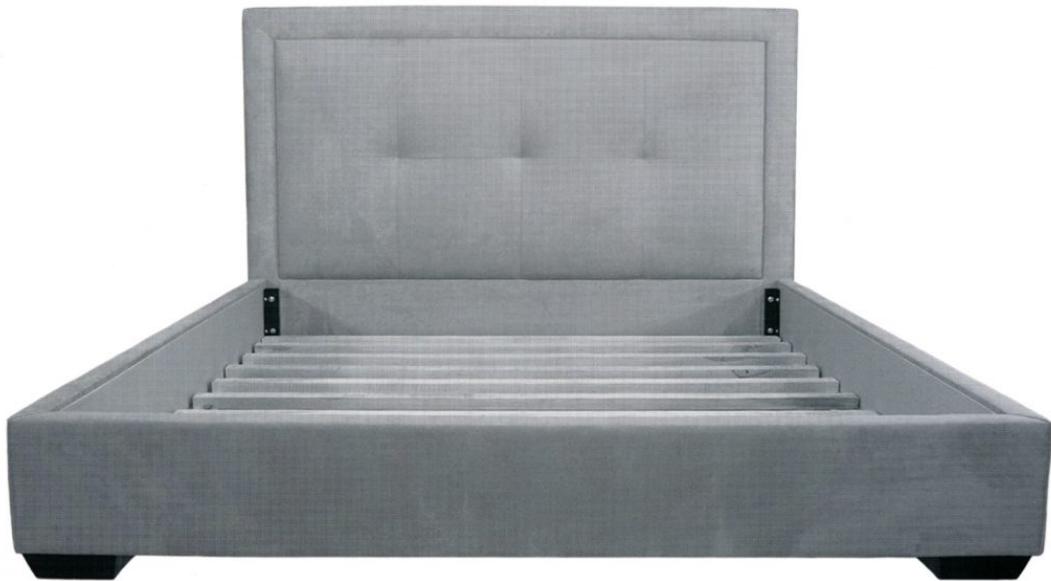

STEWART FURNITURE DESIGN, INC.

stewartfurniture.com / Phone: (276) 744-0185 / Fax: (276) 744-0189 / stewartfurn@ls.net

#407 MOROSO BED

DIMENSIONS AS SHOWN

Eastern King

Width: 82.75"

Depth: 87.5"

Height: 54"

Available as

Queen: 66.75" W x 87.5" L

California King: 78.75" W x 91.5" L

Available as headboard only

Headboard available any size

Shown with maple legs

Platform shown for client's boxspring

Full platform available to hold

mattress only