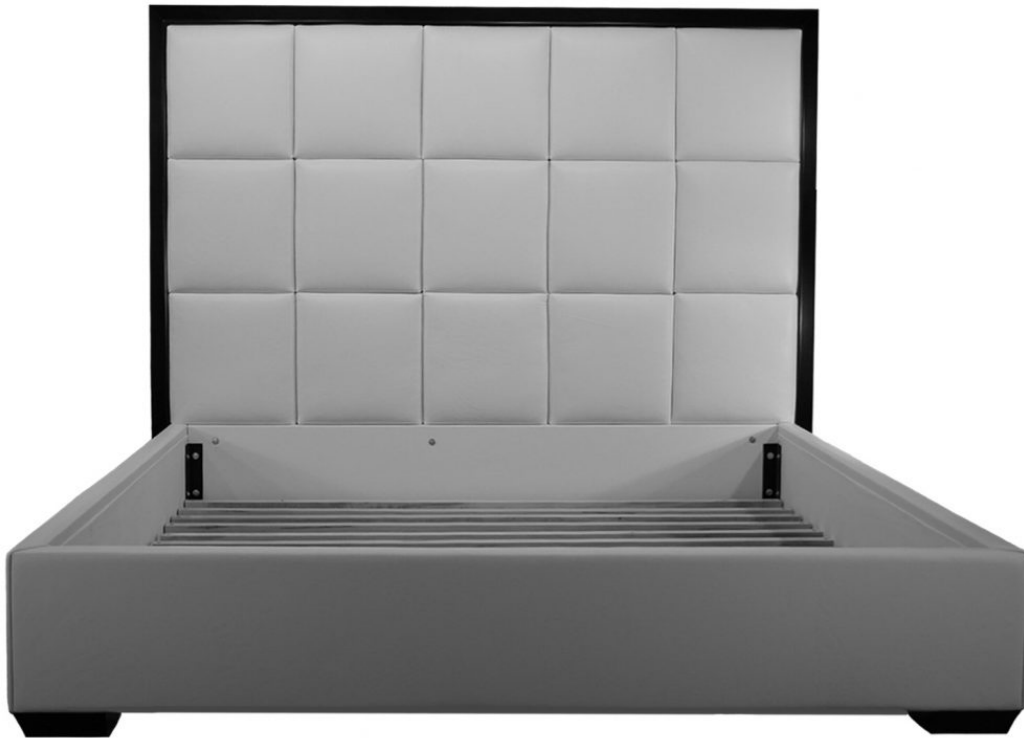

STEWART FURNITURE DESIGN, INC.

stewartfurniture.com / Phone: (276) 744-0185 / Fax: (276) 744-0189 / stewartfurniture@stewartfurniture.com

#402 JEAN-MARC BED

DIMENSIONS AS SHOWN

Eastern King

Width: 88.5"

Depth: 88"

Height: 70.5"

Available as

California King: 84.5" W x 92" L

Queen: 72.5" W x 88" L

Available as headboard only

Headboard available any size

Shown with maple frame & legs