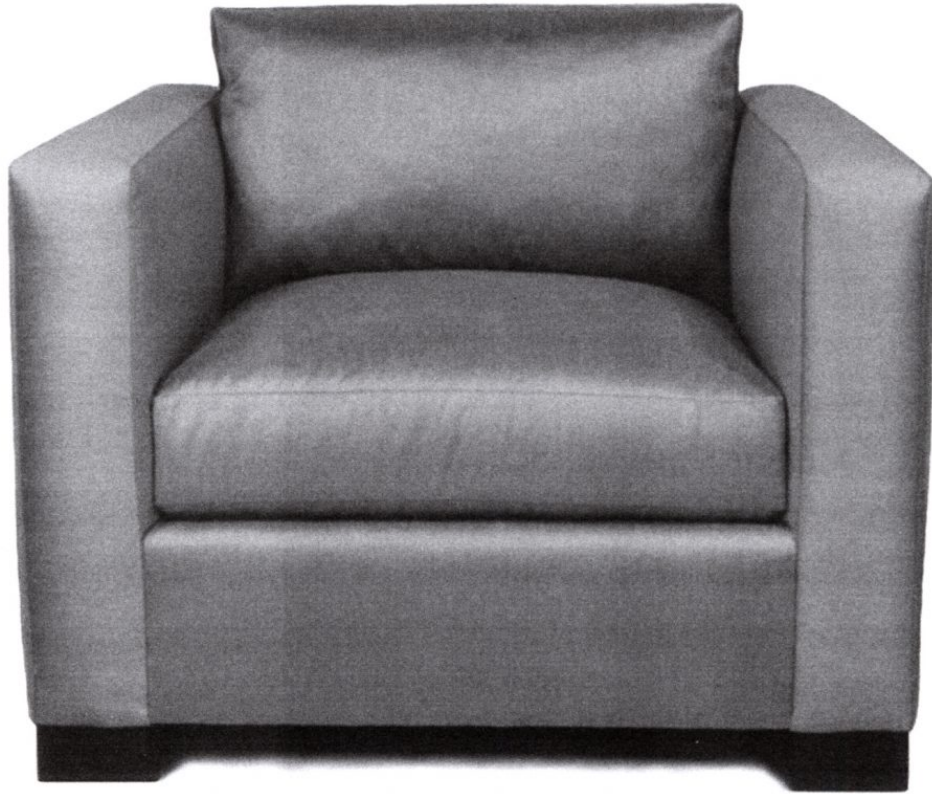

## #212 JEAN-MICHEL LOUNGE CHAIR

*DIMENSIONS AS SHOWN*

Width:38.5"

Overall Depth:37.5"

Seat Depth:23"

Back Frame Height:27.5"

Overall Height:31" (at loose back cushion)

Arm Height:27.5"

Available any size

Available as sofa

Matching ottoman also available:28"width x 20"depth x 17"height

Shown with maple legs

Available with skirt