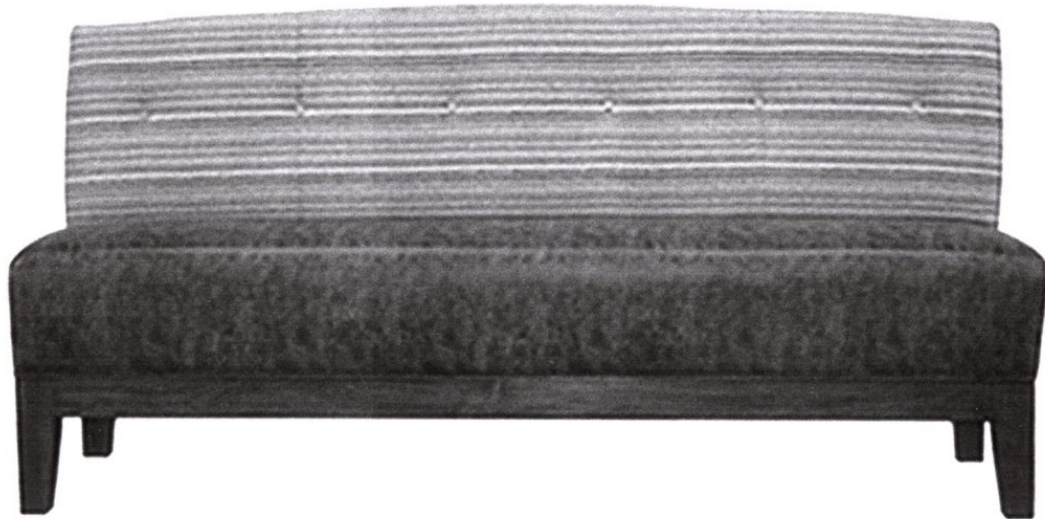

STEWART FURNITURE DESIGN, INC.

stewartfurniture.com / Phone: (276) 744-0185 / Fax: (276) 744-0189 / stewartfurniture@stewartfurniture.com

#178 TAMARACH BENCH

DIMENSIONS AS SHOWN

Width: 72"

Overall Depth: 25"

Seat Depth: 20"

Back Height: 39"

Seat Height: 19.5"

Available any size

Shown with tight back & seat

Shown with single row of buttons on back

Shown with maple base