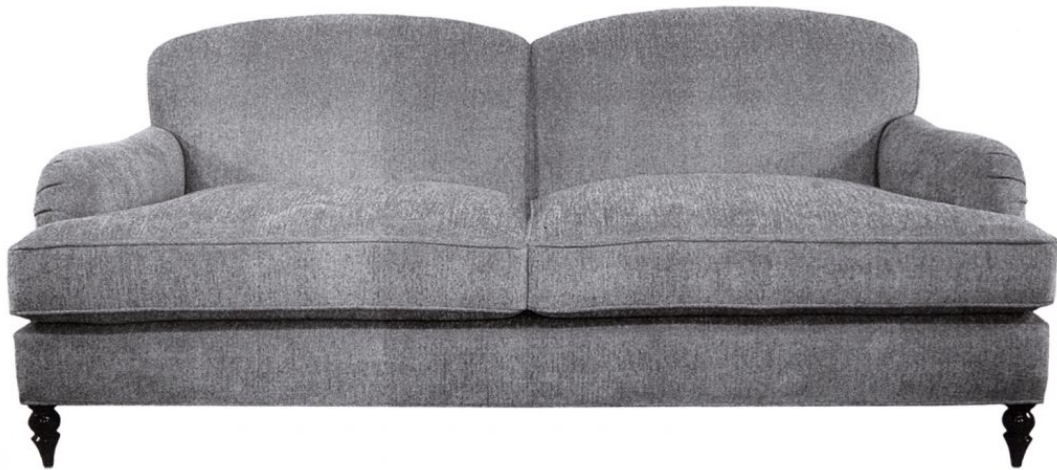

STEWART FURNITURE DESIGN, INC.

stewartfurniture.com / Phone: (276) 744-0185 / Fax: (276) 744-0189 / stewartfurniture@stewartfurniture.com

#169 CHESTNUT SOFA

DIMENSIONS AS SHOWN

Width: 84"

Overall depth: 40"

Seat depth: 23"

Back height: 34"

Arm height: 25"

Available any size

Shown standard with divided tight back

Shown with turned maple legs

Available with skirt