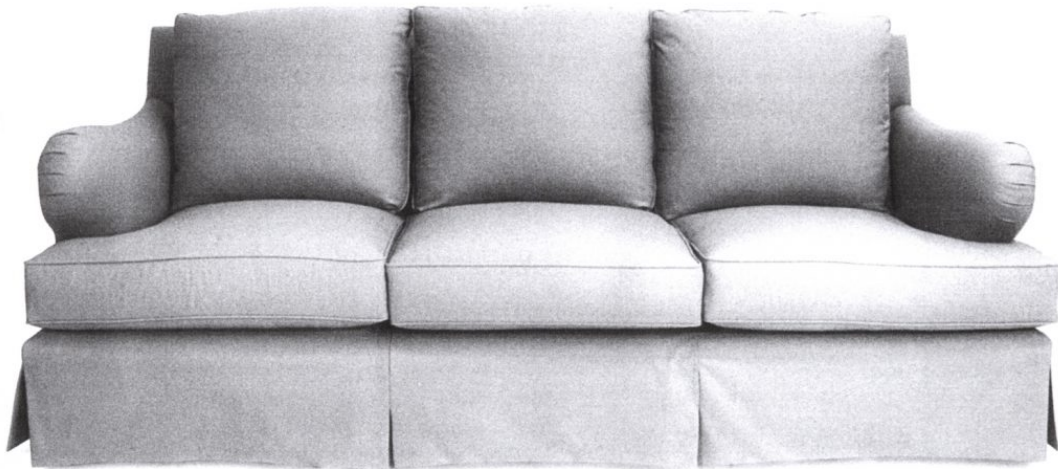

STEWART FURNITURE DESIGN, INC.

stewartfurniture.com / Phone: (276) 744-0185 / Fax: (276) 744-0189 / stewartfurniture@stewartfurniture.com

#144 MONTGOMERY SOFA

DIMENSIONS AS SHOWN

Width: 91"

Overall depth: 42"

Seat depth: 23"

Frame height: 32"

Overall height: 34" (at loose back cushions)

Arm height: 27.5"

Available any size

Available as any size sectional

Available as queen or double sleep sofa

Shown with dressmaker skirt

Available with maple legs