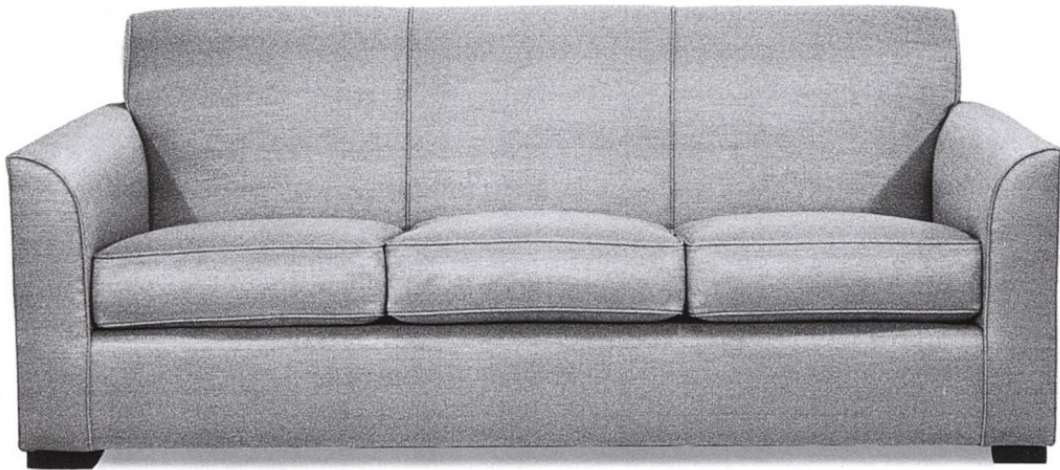

STEWART FURNITURE DESIGN, INC.

stewartfurniture.com / Phone: (276) 744-0185 / Fax: (276) 744-0189 / stewartfurn@ls.net

#116 BRENT SOFA

DIMENSIONS AS SHOWN

Width: 80"
Overall Depth: 37"
Seat Depth: 23"
Back Height: 32"
Arm Height: 24.5"
Shown with maple legs

Available any size
Available as any size sectional
Available as queen or double sleep
sofa
Shown standard with tight back