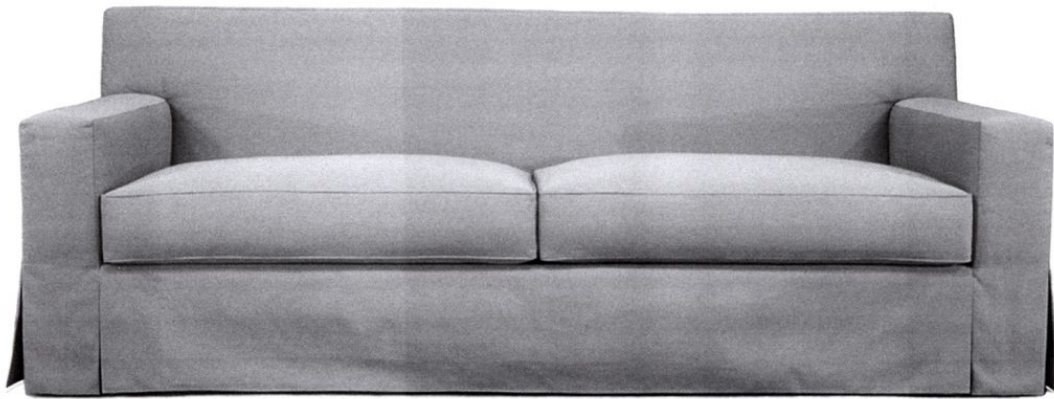

## #111 LUTHER SOFA

*DIMENSIONS AS SHOWN*

Width: 96"

Overall Depth: 37"

Seat Depth: 23"

Back Height: 33"

Arm Height: 24"

Shown with standard tight back

Available with loose back cushions

Shown with dressmaker skirt

Available with maple legs or base

Available any size

Available as any size sectional

Available as queen or double sleep sofa