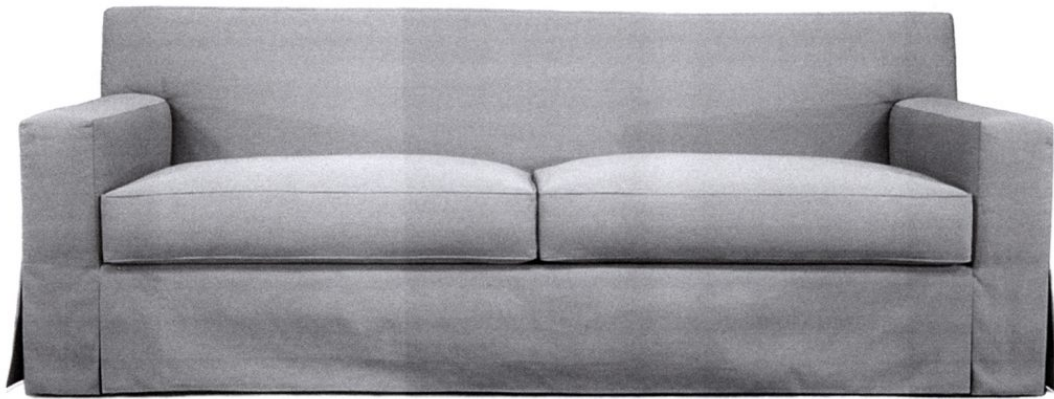

STEWART FURNITURE DESIGN, INC.

stewartfurniture.com / Phone: (276) 744-0185 / Fax: (276) 744-0189 / stewartfurniture@stewartfurniture.com

#111 LUTHER SOFA

DIMENSIONS AS SHOWN

Width: 96"

Overall Depth: 37"

Seat Depth: 23"

Back Height: 33"

Arm Height: 24"

Shown with standard tight back

Available with loose back cushions

Shown with dressmaker skirt

Available with maple legs or base

Available any size

Available as any size sectional

Available as queen or double sleep sofa