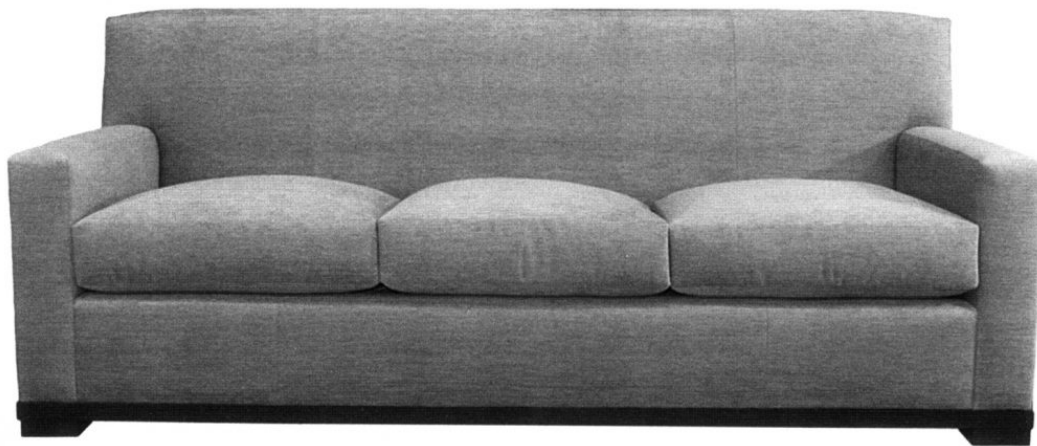

## #107 BANKS SOFA

*DIMENSIONS AS SHOWN*

Width: 84"  
Overall Depth: 38"  
Seat Depth: 23"  
Back Height: 34"  
Arm Height: 23.5"  
Shown standard with tight back

Available with loose back cushions  
Finish wood base shown is optional  
Available any size  
Available as any size sectional  
Available as queen or double sleep  
sofa