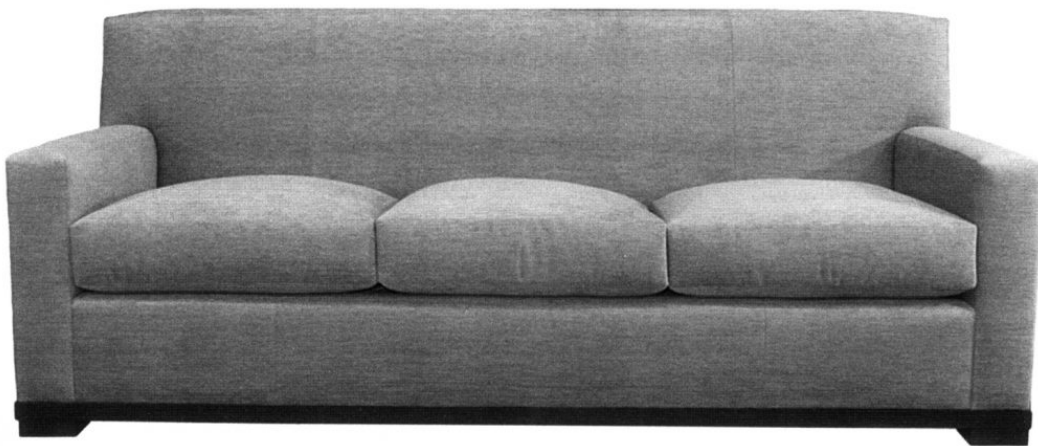

STEWART FURNITURE DESIGN, INC.

stewartfurniture.com / Phone: (276) 744-0185 / Fax: (276) 744-0189 / stewartfurniture@stewartfurniture.com

#107 BANKS SOFA

DIMENSIONS AS SHOWN

Width: 84"
Overall Depth: 38"
Seat Depth: 23"
Back Height: 34"
Arm Height: 23.5"
Shown standard with tight back

Available with loose back cushions
Finish wood base shown is optional
Available any size
Available as any size sectional
Available as queen or double sleep
sofa