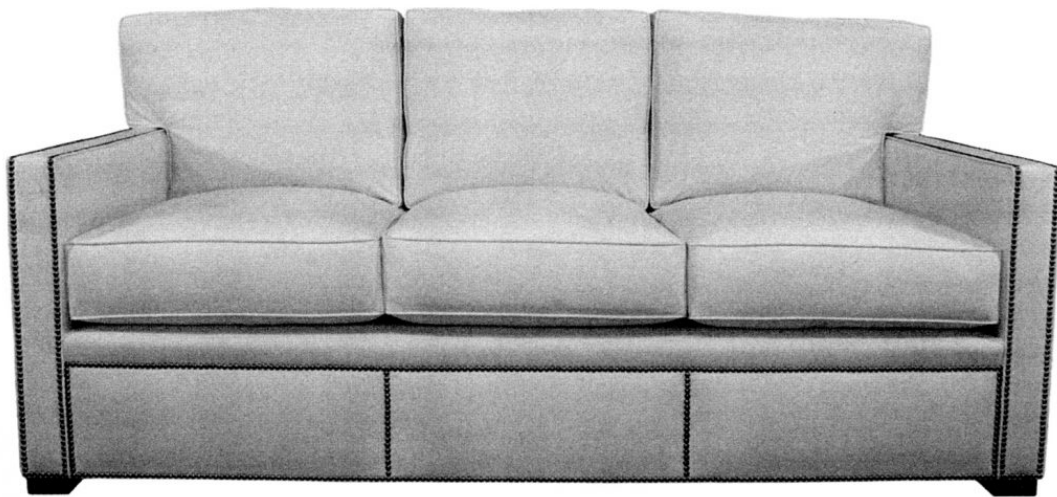

STEWART FURNITURE DESIGN, INC.

stewartfurniture.com / Phone: (276) 744-0185 / Fax: (276) 744-0189 / stewartfurniture@stewartfurniture.com

#106 ESSENCE SOFA

DIMENSIONS AS SHOWN

Width: 80"
Overall Depth: 35"
Seat Depth: 23"
Frame Height: 32"
Overall Height: 35"
Arm Height: 26"

Shown with maple legs
Available any size
Available as any size sectional
Available as queen or double sleep
sofa
Nailhead trim is additional