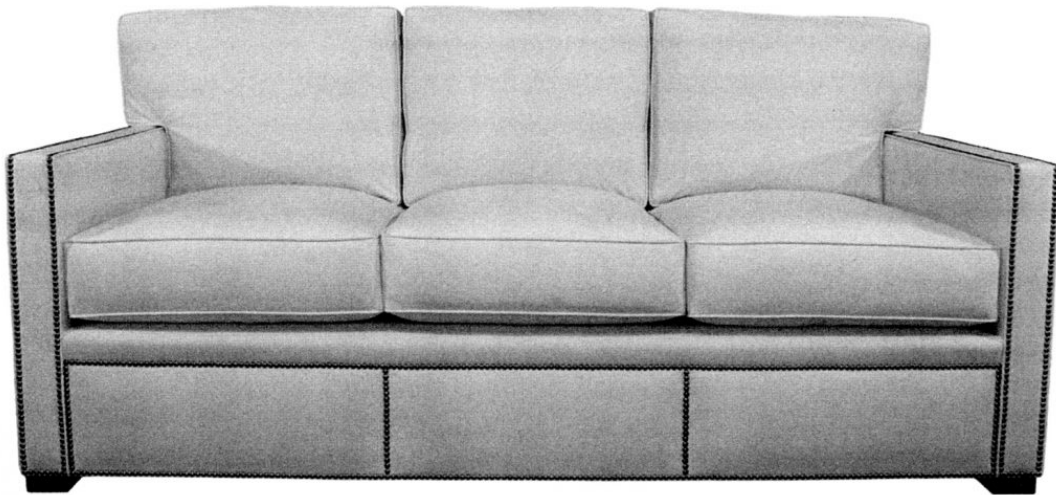

STEWART FURNITURE DESIGN, INC.

stewartfurniture.com / Phone: (276) 744-0185 / Fax: (276) 744-0189 / stewartfurn@ls.net

#106 ESSENCE SOFA

DIMENSIONS AS SHOWN

Width: 80"
Overall Depth: 35"
Seat Depth: 23"
Frame Height: 32"
Overall Height: 35"
Arm Height: 26"

Shown with maple legs
Available any size
Available as any size sectional
Available as queen or double sleep
sofa
Nailhead trim is additional