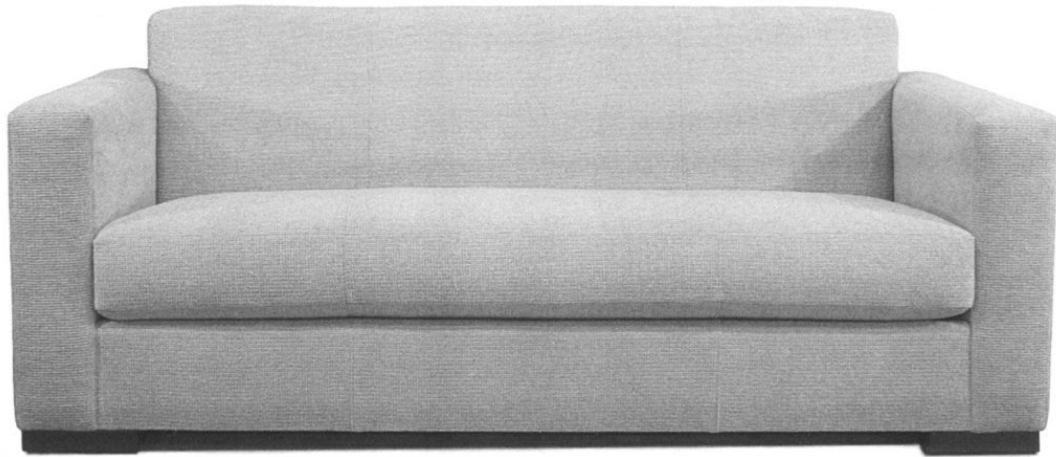

STEWART FURNITURE DESIGN, INC.

stewartfurniture.com / Phone: (276) 744-0185 / Fax: (276) 744-0189 / stewartfurn@ls.net

#104 LOFT SOFA

DIMENSIONS AS SHOWN

Width: 80"
Overall Depth: 37"
Seat Depth: 23"
Back Height: 32.5"
Arm Height: 27"
Shown standard with tight back

Available with loose back cushions
Available any size
Shown with maple legs
Available as any size sectional
Available as queen or double sleep
sofa