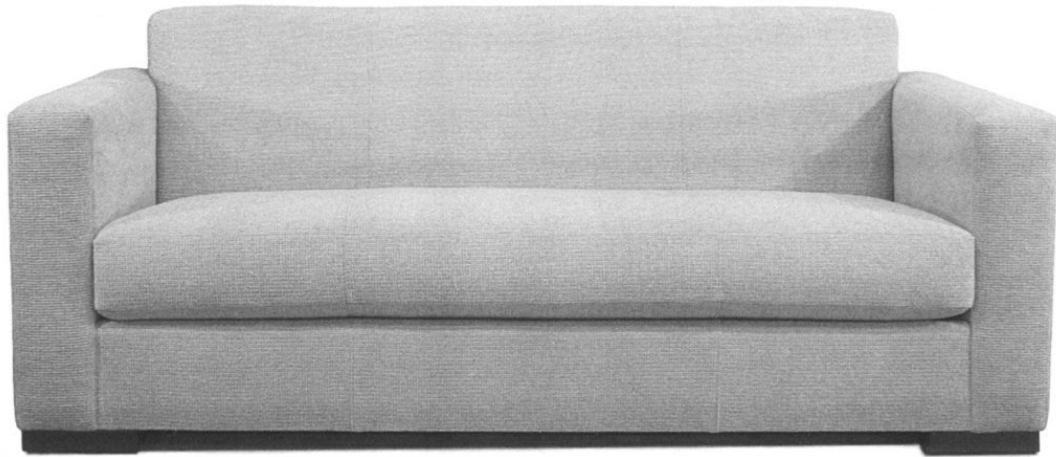

STEWART FURNITURE DESIGN, INC.

stewartfurniture.com / Phone: (276) 744-0185 / Fax: (276) 744-0189 / stewartfurniture@stewartfurniture.com

#104 LOFT SOFA

DIMENSIONS AS SHOWN

Width: 80"
Overall Depth: 37"
Seat Depth: 23"
Back Height: 32.5"
Arm Height: 27"
Shown standard with tight back

Available with loose back cushions
Available any size
Shown with maple legs
Available as any size sectional
Available as queen or double sleep
sofa